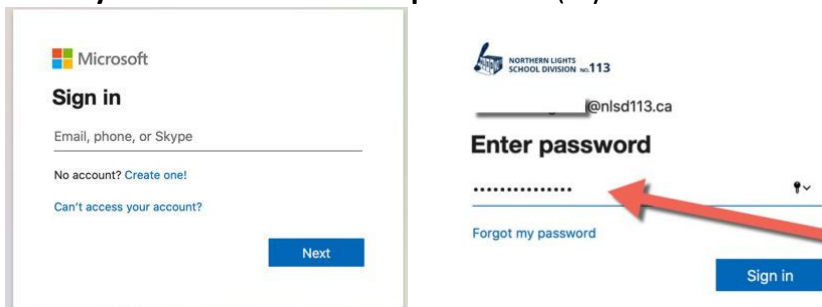

How to check your NLSD113 school webmail:

1. Go to the NLSD 113 website: <https://www.nlsd113.ca/>

2. Click on the mail link: <https://login.microsoftonline.com/>

3. Enter your email address and password: (If you don't have this, call your teacher)

4. Click on the Outlook icon: