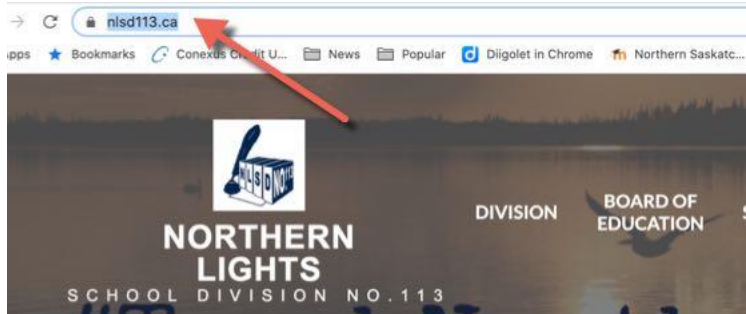

How to check your NLSD113 school webmail:

1. Go to the NLSD 113 website: <https://www.nlsd113.ca/>

2. Click on the mail link: <https://login.microsoftonline.com/>

3. Enter your email address and password: (If you don't have this, call your teacher)

4. Click on the Outlook icon: